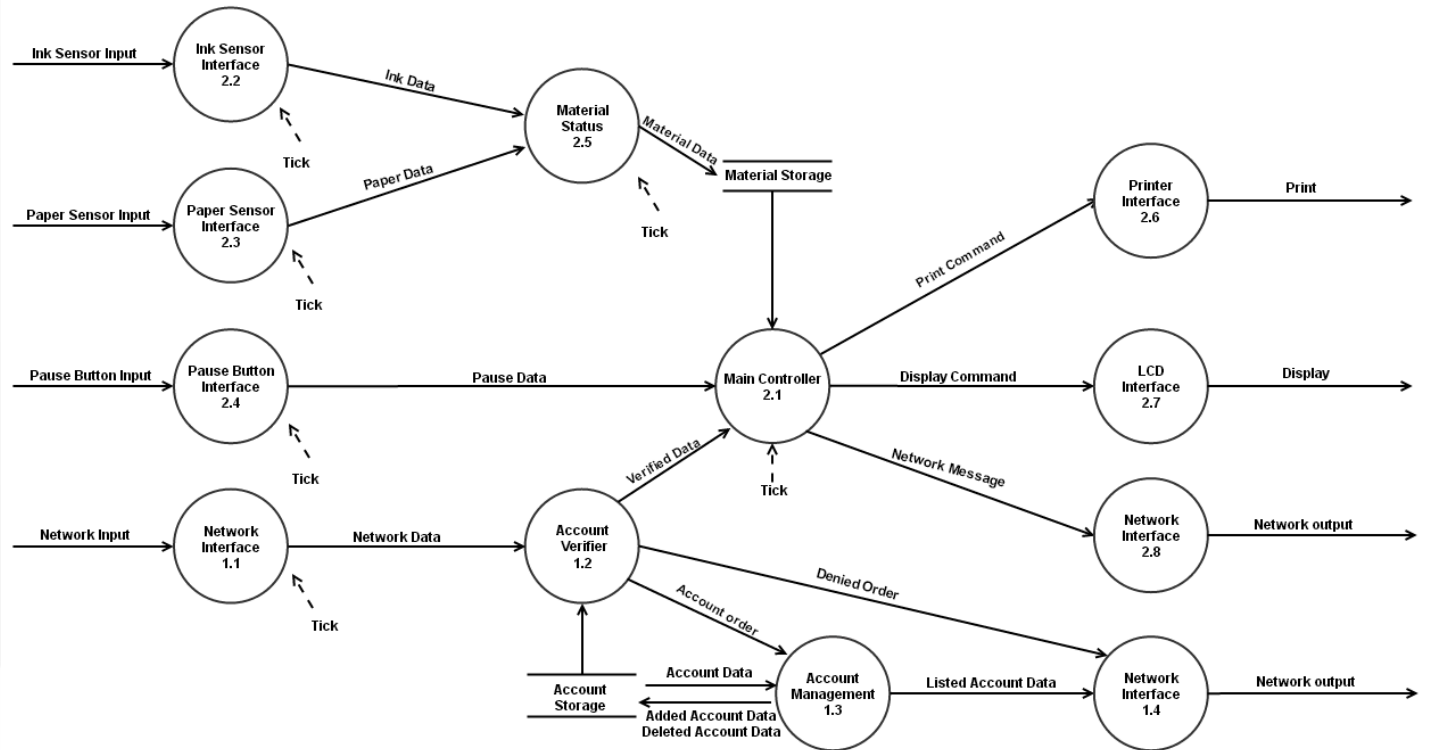

Changes In DFD

DFD2