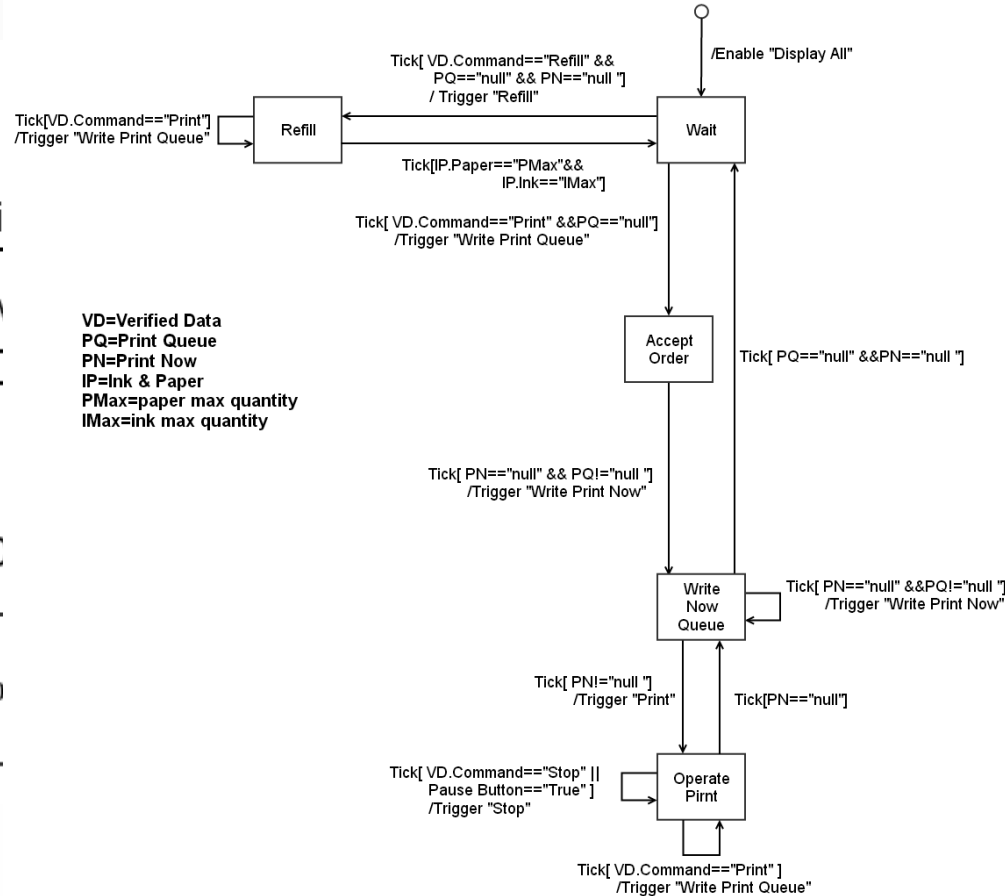

Changes In STD-Calculating Controller 2.1.1

VD=Verified Data
PQ=Print Queue
PN=Print Now
IP=Ink & Paper
PMax=paper max quantity
IMax=ink max quantity