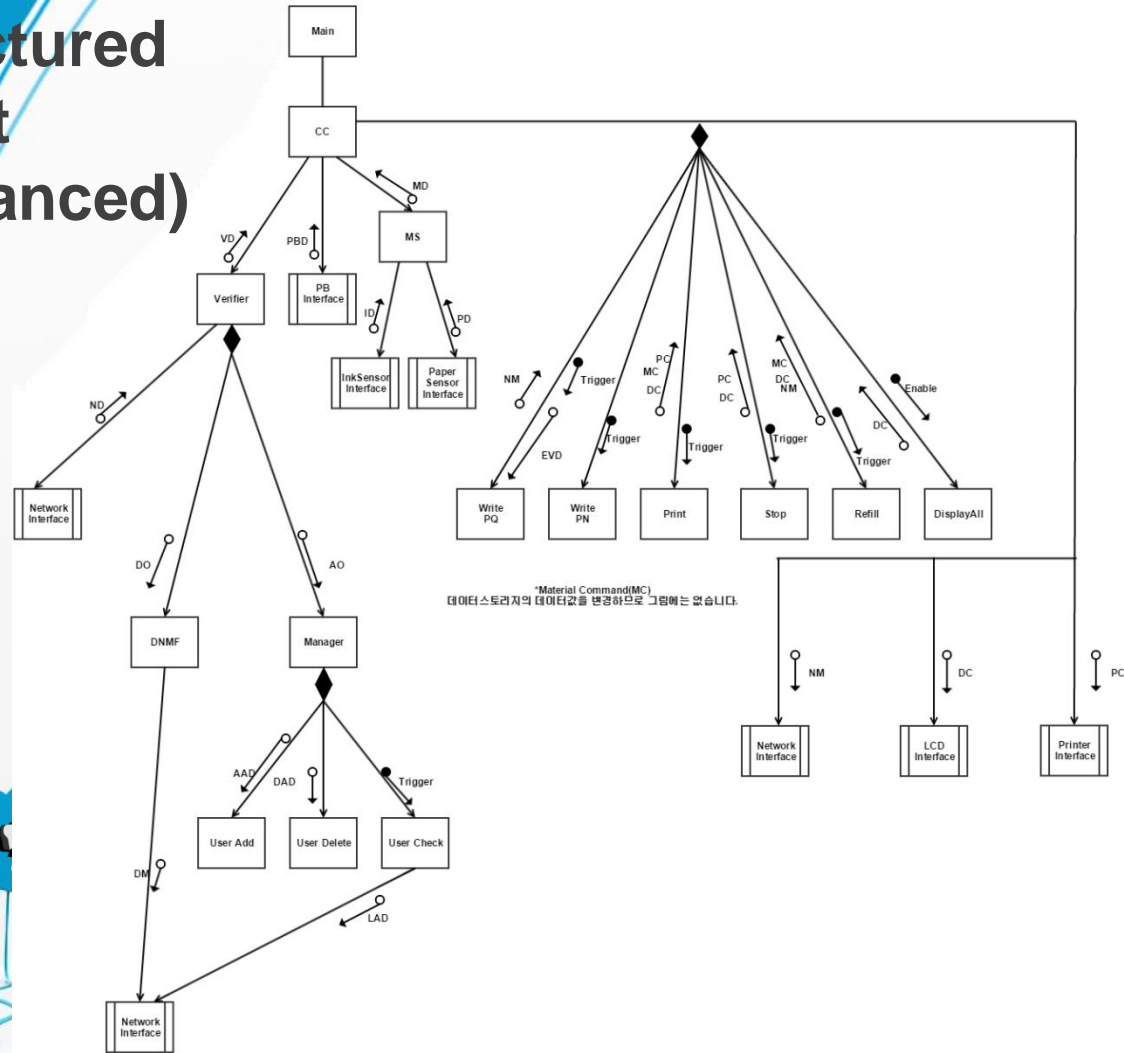

## Manager-1.3.1

## Calculating Controller-2.1.1

# Structured Chart (Basic)

CC	Calculating Controller
PB Interface	Pause Button Interface
PBD	Pause Button Data
MS	Material Status
MD	Material Data
ID	Ink Data
PD	Paper Data
VD	Verified Data
PC	Print Command
MC	Material Command
DM	Denied Message
EVD	Extracted Verified Data
DO	Denied Order
AO	Account Order
ND	Network Data
AAD	Add Account Data
DAD	Delete Account Data
LAD	Listed Account Data
NO	Network Output
DC	Display Command
NM	Network Message

# Structured Chart (Advanced)

CC	Calculating Controller
PB Interface	Pause Button Interface
PBD	Pause Button Data
MS	Material Status
MD	Material Data
ID	Ink Data
PD	Paper Data
VD	Verified Data
PC	Print Command
MC	Material Command
DM	Denied Message
EVD	Extracted Verified Data
DO	Denied Order
AO	Account Order
ND	Network Data
AAD	Add Account Data
DAD	Delete Account Data
LAD	Listed Account Data
NO	Network Output
DC	Display Command
NM	Network Message