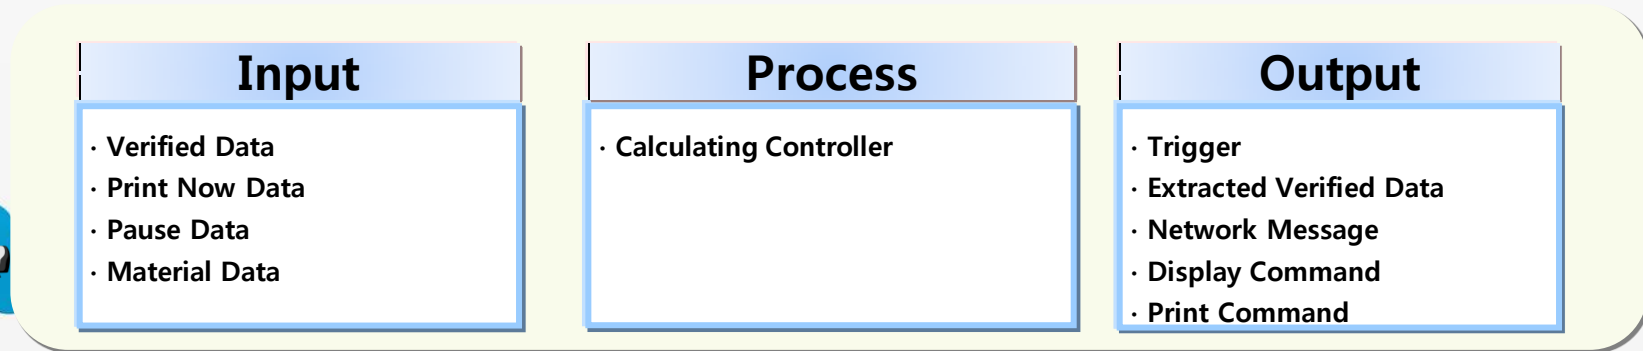

Calculating Controller-2.1.1